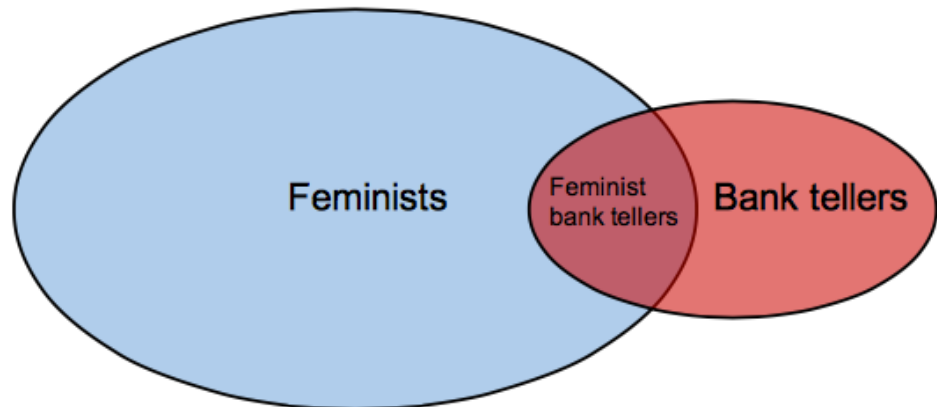

Source : http://bias123.com/conjunction_fallacy

Quantum-like Models of Cognition Workshop

Axe 1 - MSHS Sud-Est

The Nice 2016 Workshop on “Quantum-like Models of Cognition” is at its second edition. The workshop is devoted to disseminate some recent advances on “quantum-like” models of cognition. It is an interdisciplinary workshop that gathers specialists from the various fields that contribute to the problems under discussion: economics, psychology, cognitive sciences and physics.